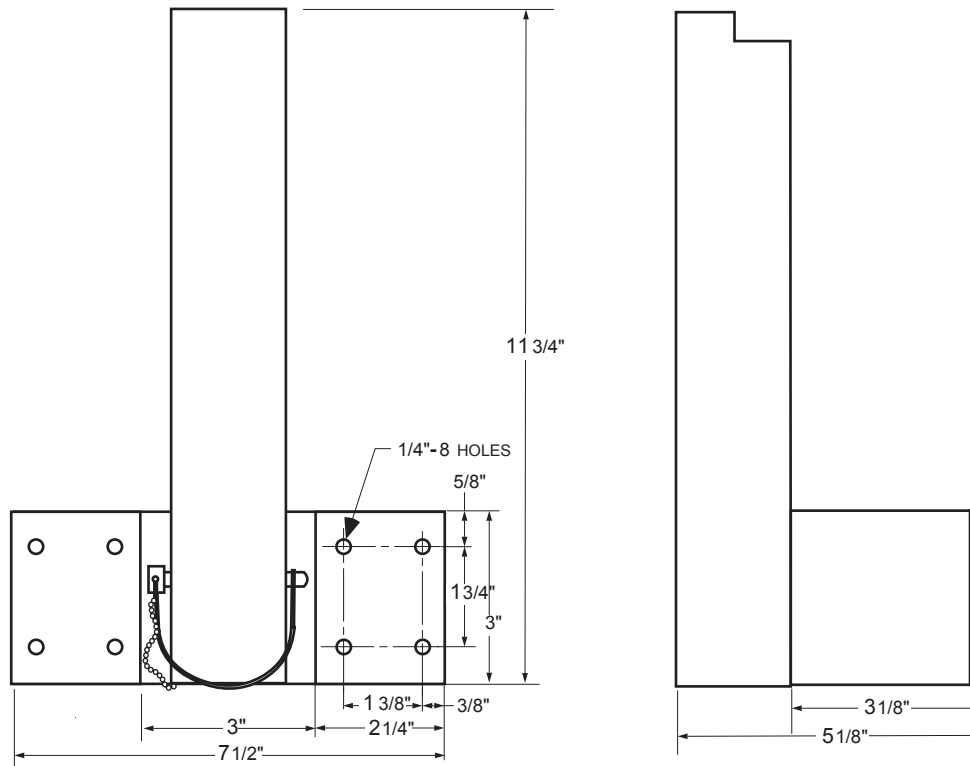

REVISION:

FRONT VIEW

SIDE VIEW

RainWise Inc. 
 25 FEDERAL ST BAR HARBOR, MAINE 04609

SCALE:	Full	TITLE:		HM-1 Vehicle Mount	
MATERIAL:	Aluminum	DRAWN	BY: JSB	DWG. NO.	06090600
FOR:	HM-1	DATE:	6-9-06		