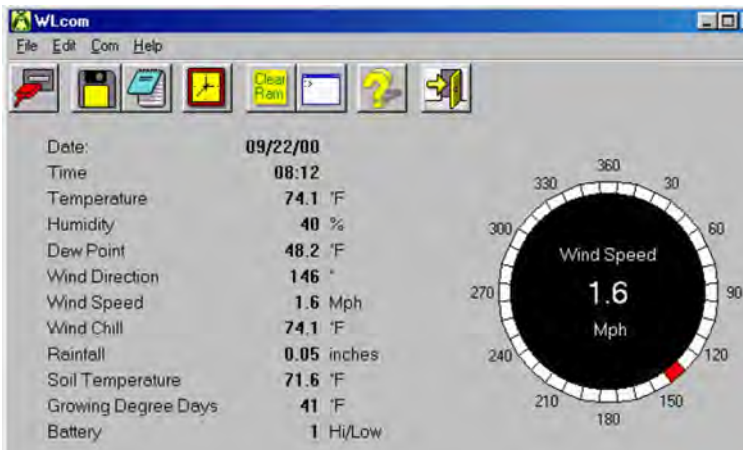

PORTABLE, SOLAR-POWERED WEATHER LOGGER

Collect weather data in remote locations

www.rainwise.com/portlog

The PortLOG™

- Unpacks and deploys in just minutes.
- Ships fully assembled in rugged transport case.
- Measure and record Temperature, Wind Speed, Wind Direction, Barometric Pressure, Relative Humidity, Dew Point, Solar Radiation and Rainfall.
- All sensors are traceable to NIST.
- 3-Watt solar panel and 5AH sealed lead acid battery ensure reliable operation in the harshest conditions.
- The standard 128 RAM will store up to a year's worth of data and offers a selectable record rate of once a minute to once an hour.
- The PortLOG data retrieval software exports reports to Excel.
- Memory upgrades are available.
- 5-year warranty.

SKU	MODEL	PRODUCT DESCRIPTION
805-1018	PORTLOG	Solar powered portable weather logger with tripod in carrying case
805-1019	PORTLOG/NC	Solar powered portable weather logger without tripod or carry case